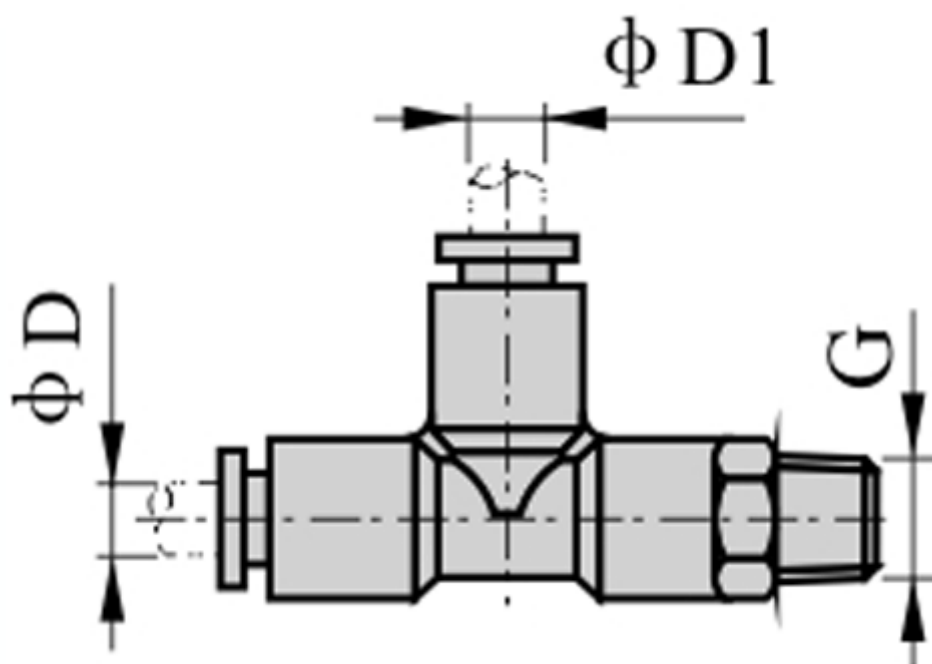

Data Sheet

Article number: 58EPD1204

Description: Fitting EPD1204 Tee connector
male thread 1/2", tube diameter 12

Measures

D = 12
Thread = 1/2"